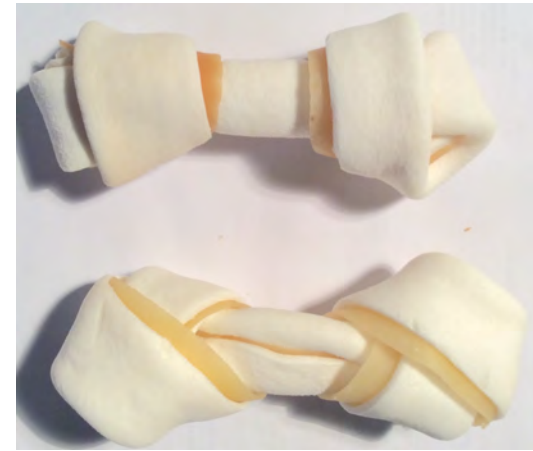

Product	Inches	Centimeters	Weight
WRAP TWIST	5"	12.70	12.9

Product	Inches	Centimeters	Weight
WRAP ROLL	4-5" x 30-35 mm		46.85

Product	Inches	Centimeters	Weight
CHICKEN TENDER			

RAWHIDE DOUBLE CHEW WITH REAL CHICKEN

Product	Inches	Centimeters	Weight
DOUBLE CHEW BONE WITH REAL CHICKEN	2-3"	5.08 - 7.62	19.63
	3-4"	7.62 - 10.16	31.05
	4-5"	10.16 - 12.70	48.73

FLAVORS AND COLORS

CATALOG CATGIMEX 2019

***Add Enzymes**

Veterinary Formulas