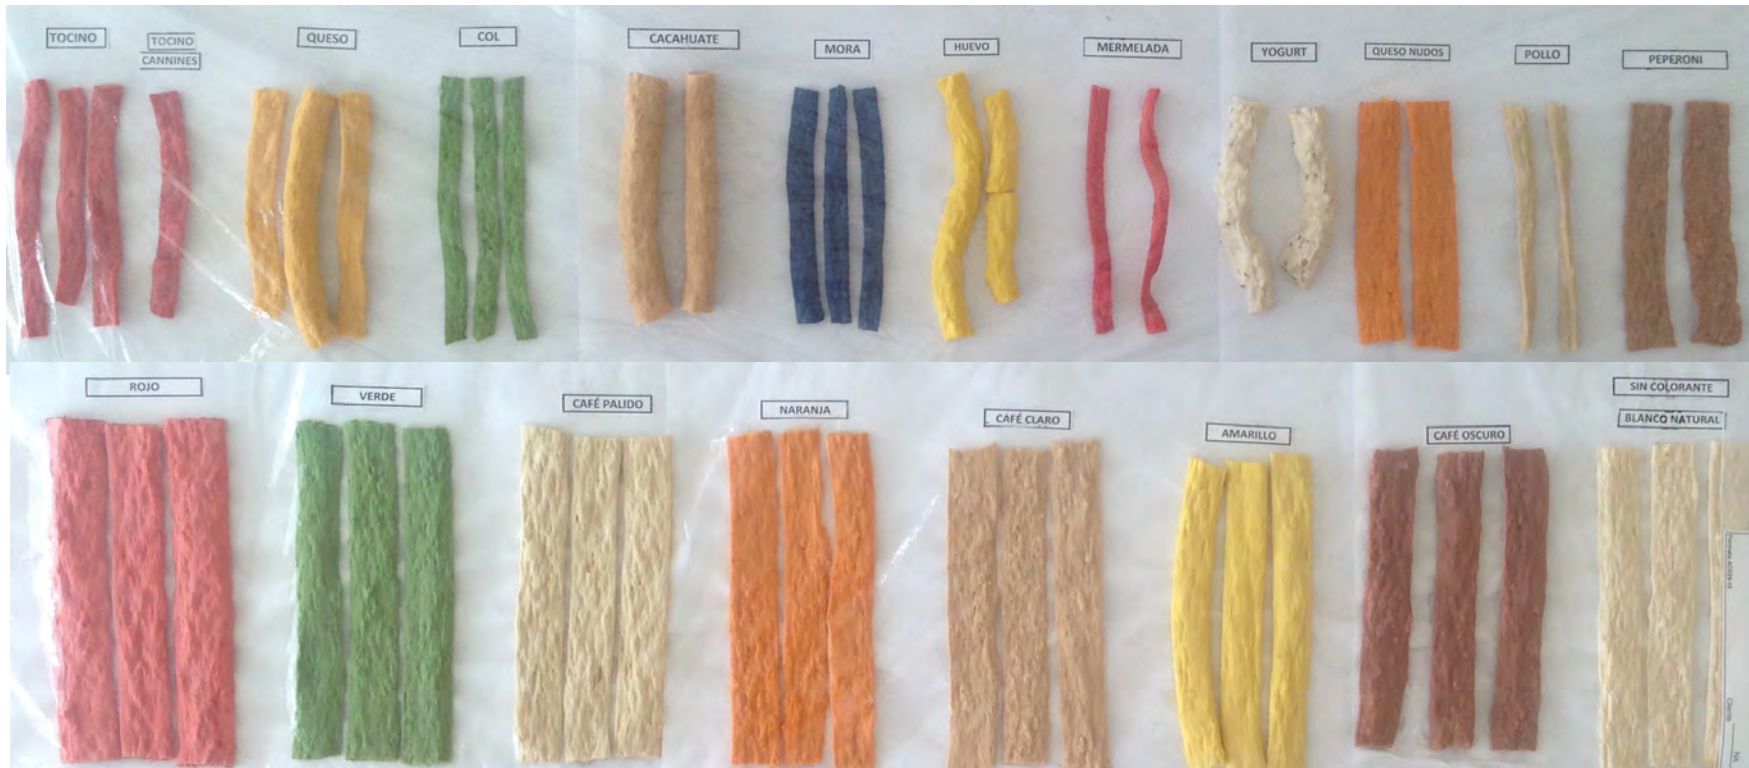

FLAVORS AND COLORS